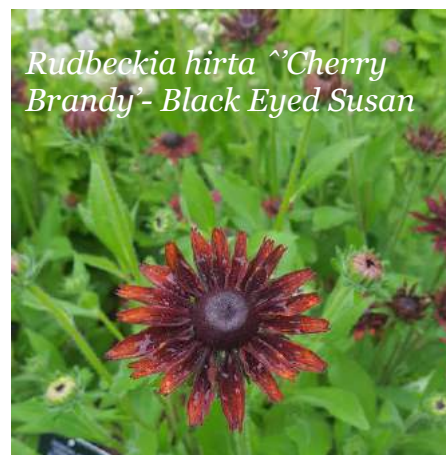

Berkshire Botanical Garden: What's in Bloom

July 11th, 2018

The Procter Mixed Border Garden

Astilbe x arendsii - False Spirea
Astrantia major - Masterwort
Geranium x macrorrhizum - Scented Cranesbill
Leucanthemum x superbum - 'Becky' Shasta Daisy
Lysimachia ciliata 'Firecracker' - Fringed loosestrife
Stachys macrantha - Betony

The de Gersdorff Perennial Border

Acanthus hungaricus - Bear's Breeches
Achillea ptarmica - Sneezewort
Cephalalaria gigantea - Giant scabious *
Gaura 'Stratosphere white' - Wand Flower
Helianthus helianthoides 'Summer Nights' - False Sunflower
Knautia macedonica - Pincushion Flower
Rudbeckia hirta 'Cherry Brandy' - Black Eyed Susan

The Frelinghuysen Shade Border

Astrantia major 'Rubra' - Masterwort
Digitalis lutea - Straw Foxglove
Hosta 'Dream Weaver' - Plantain Lily*
Rhododendron 'Weston's Innocence' - Swamp Azalea
Syneilesis aconitifolia - Shredded Umbrella Plant
Yucca flaccida - Adam's Needle*

Martha Stewart Garden

Campsis radicans - Red Trumpet Vine
Clematis 'Betty Corning' - Clematis
Corydalis lutea - Yellow Fumewort

Rudbeckia hirta ^'Cherry Brandy' - Black Eyed Susan