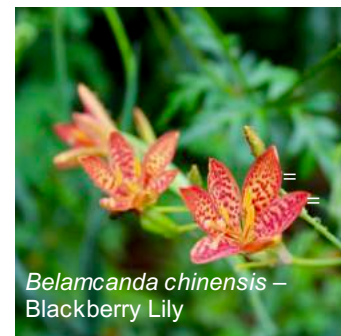

## The de Gersdorff Perennial Border

*Alcea rosea* 'Nigra' – Hollyhock  
*Echinops ritro* 'Veitch's Blue' – Small Globe Thistle  
*Helenium autumnale* 'Mariachi Siesta' - Helenium  
*Hibiscus* 'Blue River II' – Hardy Hibiscus  
*Hibiscus syriacus* 'Blue Chiffon' – Rose of Sharon  
*Rudbeckia laciniata* 'Herbstsonne' – Shining Coneflower  
*Silphium perfoliatum* – Cup Plant

## The Frelinghuysen Shade Border

*Aster divaricatus* – White Wood Aster  
*Geranium wlassovianum* – Wild Geranium  
*Hosta clausa* var. *normalis* – Plantain Lily  
*Hydrangea arborescens* 'Annabelle' – Hills-of-Snow  
*Leucanthemum x superbum* 'Becky' – Shasta Daisy  
*Ligularia dentata* 'Othello' – Leopard Plant

## Martha Stewart Garden

*Belamcanda chinensis* – Blackberry Lily  
*Campsis radicans* – Red Trumpet Vine  
*Clematis* 'Betty Corning' – Clematis  
*Phlox paniculata* 'David' – Garden Phlox

*Anemone x hybrida*  
'Robustissima' – Japanese Anemone

*Belamcanda chinensis* – Blackberry Lily

*Gladiolus murielae* – Peacock Orchid

*Vernonia novaboracensis* – New York Ironweed

*Echinops ritro* 'Veitch's Blue' – Small Globe Thistle

*Hibiscus* 'Blue River II' – Hardy Hibiscus