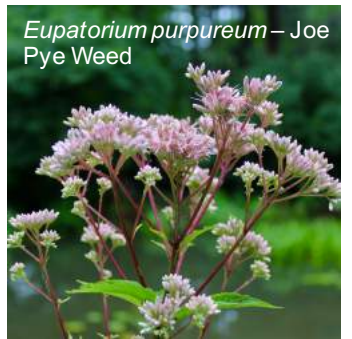

The Foster Rock Garden

Gentiana septemfida 'Lagodechiana' - Summer Gentian
Platycodon grandiflorus– Balloon Flower
Zauschneria californica– California Fuchsia