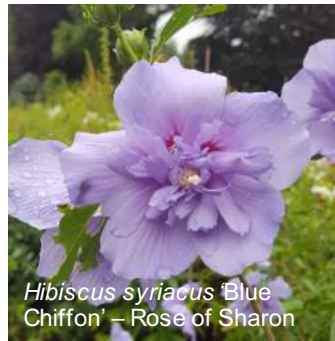

## The Frelinghuysen Shade Border

*Aster divaricatus* – White Wood Aster  
*Geranium wlassovianum* – Wild Geranium  
*Hosta clausa* var. *normalis* – Plantain Lily  
*Hydrangea arborescens* 'Annabelle' – Hills-of-Snow  
*Leucanthemum x superbum* 'Becky' – Shasta Daisy  
*Ligularia dentata* 'Othello' – Leopard Plant

## Martha Stewart Garden

*Belamcanda chinensis* – Blackberry Lily  
*Campsis radicans* – Red Trumpet Vine  
*Clematis* 'Betty Corning' – Clematis  
*Phlox paniculata* 'David' – Garden Phlox

*Anemone x hybrida*  
'Robustissima' – Japanese Anemone

*Belamcanda chinensis* – Blackberry Lily

*Gladiolus murielae* – Peacock Orchid

*Vernonia novaboracensis* – New York Ironweed

*Echinops ritro* 'Veitch's Blue' – Small Globe Thistle

*Hibiscus* 'Blue River II' – Hardy Hibiscus

### The Pond Garden

*Anemone x hybrida* 'Robustissima' – Japanese Anemone  
*Clethra alnifolia* – Summersweet Clethra  
*Eupatorium purpureum* – Joe Pye Weed  
*Lobelia cardinalis* – Cardinal Flower  
*Lobelia siphilitica* – Blue Cardinal Flower  
*Persicaria amplexicaulis* 'Firetail' – Mountain Fleece  
*Pontederia cordata*– Pickerelweed  
*Sagittaria latifolia* – Broadleaf Arrowhead