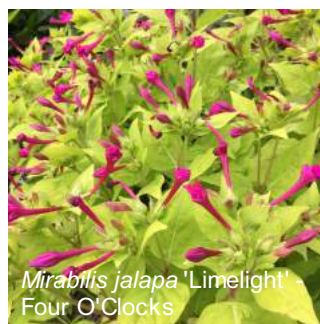

Berkshire Botanical Garden: What's in Bloom

September 5, 2018

The Procter Mixed Border Garden

Browallia americana – Bush Violet
Brugmansia 'Ecuador Pink' – Angel's trumpet
Bulbine frutescens 'Hallmark' – Orange-stalked Bulbine
Chelone obliqua – Turtlehead
Mirabilis jalapa 'Limelight' - Four O'Clocks
Salvia uliginosa – Bog Sage

Mirabilis jalapa 'Limelight' -
Four O'Clocks

Salvia 'Amistad' - Sage

The de Gersdorff Perennial Border

Boltonia asteroides 'Snowbank' – False Aster
Eupatorium purpureum 'Little Joe' – Joe Pye Weed
Gaura 'Stratosphere White' – Wand Flower
Hibiscus 'Blue River II' – Hardy Hibiscus
Lespedeza bicolor – Shrub Bushclover
Rudbeckia laciniata 'Herbstsonne' – Shining Coneflower
Vernonia novaboracensis - New York Ironweed