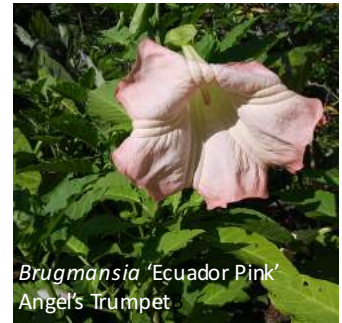

Berkshire Botanical Garden: What's in Bloom

September 5, 2018

The Procter Mixed Border Garden

Browallia americana – Bush Violet
Brugmansia 'Ecuador Pink' – Angel's trumpet
Bulbine frutescens 'Hallmark' – Orange-stalked Bulbine
Chelone obliqua – Turtlehead
Mirabilis jalapa 'Limelight' - Four O'Clocks
Salvia uliginosa – Bog Sage

The Pond Garden

Anemone x hybrida 'Robustissima' – Japanese Anemone
Lobelia cardinalis – Cardinal Flower
Lobelia siphilitica – Great Blue Lobelia
Persicaria amplexicaulis 'Firetail' – Mountain Fleece
Rudbeckia fulgida 'Goldsturm' - Black Eyed Susan

The Herb Garden

Heliotropeum 'Marine' - Heliotrope
Perovskia atriplicifolia – Russian Sage
Salvia 'Amistad' - Sage

The Tatkon Garden

Amaranthus 'Hot Biscuits' - Amaranth
Bidens ferulifolia 'Campfire Fireburst' – Apache Beggarticks
Cosmos bipinnatus 'Psyche White' – Cosmos
Eucomis comosa 'Sparkling Burgundy' - Pineapple Lily
Mirabilis jalapa 'Orange crush' – Four O'Clocks
Ricinus 'New Zealand Purple' - Castor Bean
Solanum quitoense – Spiny Tomato
Tagetes erecta 'Cinnebar' – African Marigold
Tithonia rotundifolia 'Torch' – Mexican Sunflower
Zinnia 'Inca' - Zinnia

Rudbeckia laciniata
'Herbstsonne' – Shining
Coneflower

Amaranthus viridis
Love-lies-bleeding

Anemone x hybrida
'Robustissima' – Japanese
Anemone

Brugmansia 'Ecuador Pink'
Angel's Trumpet

Cosmos bipinnatus
'Psyche White' – Cosmos